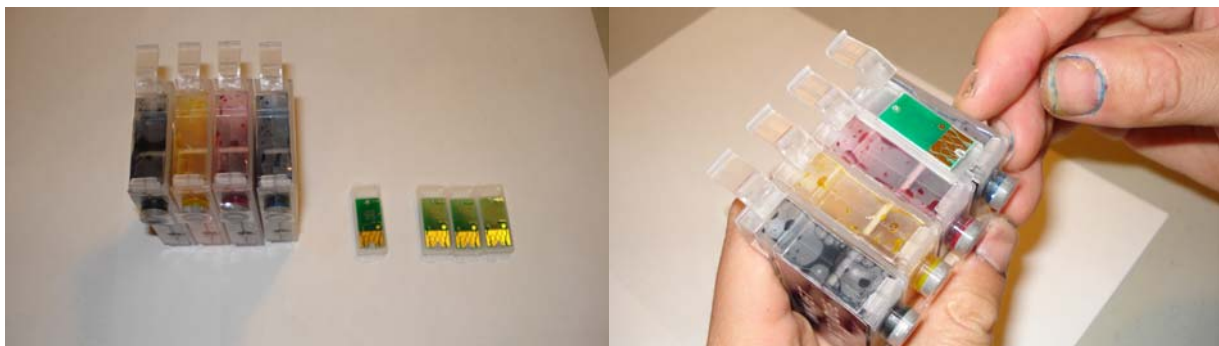

Change Chips For Cartridges.

Take the chips off the cartridge. Push the chips from right side, from the position in the picture. It will go off easily. NO GLUE

Put the chips on the cartridge: push the chips to the cartridge from left side, slid the up side in first, then push the down side, it pop in easily. NON GLUE